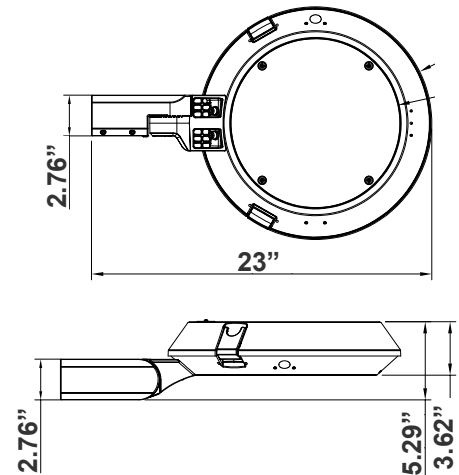

Customer Name: \_\_\_\_\_

Project Name: \_\_\_\_\_

Note: \_\_\_\_\_

Type: \_\_\_\_\_

Slip fitter for 2-3/8 Poles

**23" (W) X 5.29" (H)**  
**Inside Diameter: 15.75"**

Ideal for airports, auto dealerships, corporate offices, education, government, healthcare, industrial warehouses, municipal parking, gas stations, convenient stores, recreation and public venues, restaurants, hospitality, retail and grocery stores.

## Photometrics: GPX-90-150W-MCTP-SF

BUD Rating: B1-U1-G0

20W 5000K, Area 55'x 75' Mounting Height: 9'