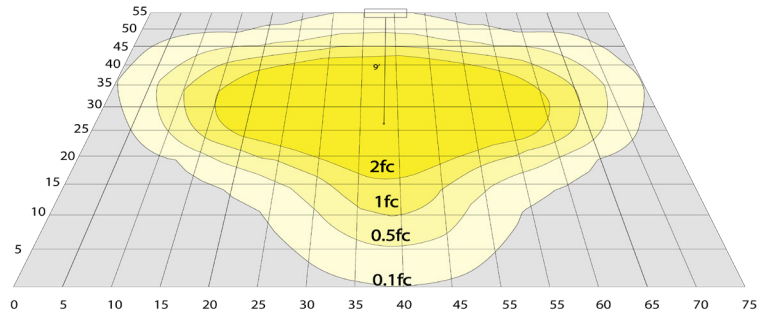

### Lighting:

- Multi CCT and Power: Selectable Switch Inside Of The Fixture
- Dimmable: 0~10V Dimming
- LED: SMD 3030
- Total Lumens: 22500LM Max.
- Color Temperature: 3000K/4000K/5000K
- Color Rendering index: >70
- Beam Angle: Type V (150° X 150°)
- Lifespan: 70000 Hrs.

## Photometrics: GPX-90-150W-MCTP-SF

BUD Rating: B1-U1-G0

20W 5000K, Area 55'x 75' Mounting Height: 9'

## Other Views:

Slip Fitter

Lens View