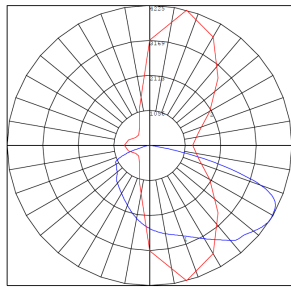

## Photometrics: GPX-90-150W-MCTP-SF

BUD Rating: B1-U1-G0

20W 5000K, Area 55'x 75' Mounting Height: 9'